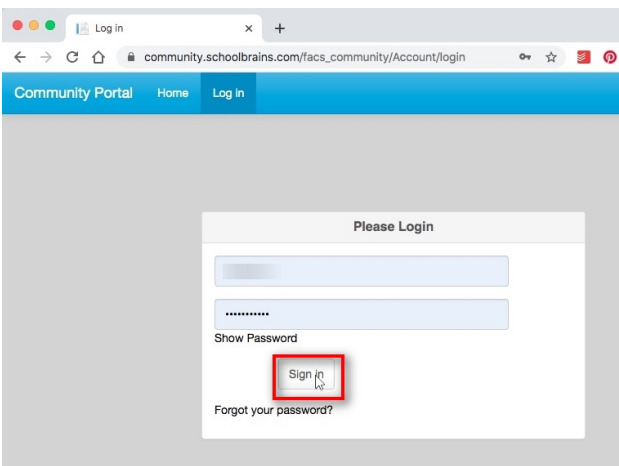

How to Log Into the Parent Portal

Access the Parent Portal at:

https://community.schoolbrains.com/facs_community/

Cómo Iniciar Sesión en el Parent Portal

Acceda al Parent Portal en:

https://community.schoolbrains.com/facs_community/

At the top of the screen, click "Log In."

En la parte superior de la pantalla, haga clic en "Log In".

Enter your username and password and click "Sign In."

Need help with your login info? Contact your child's school secretary.